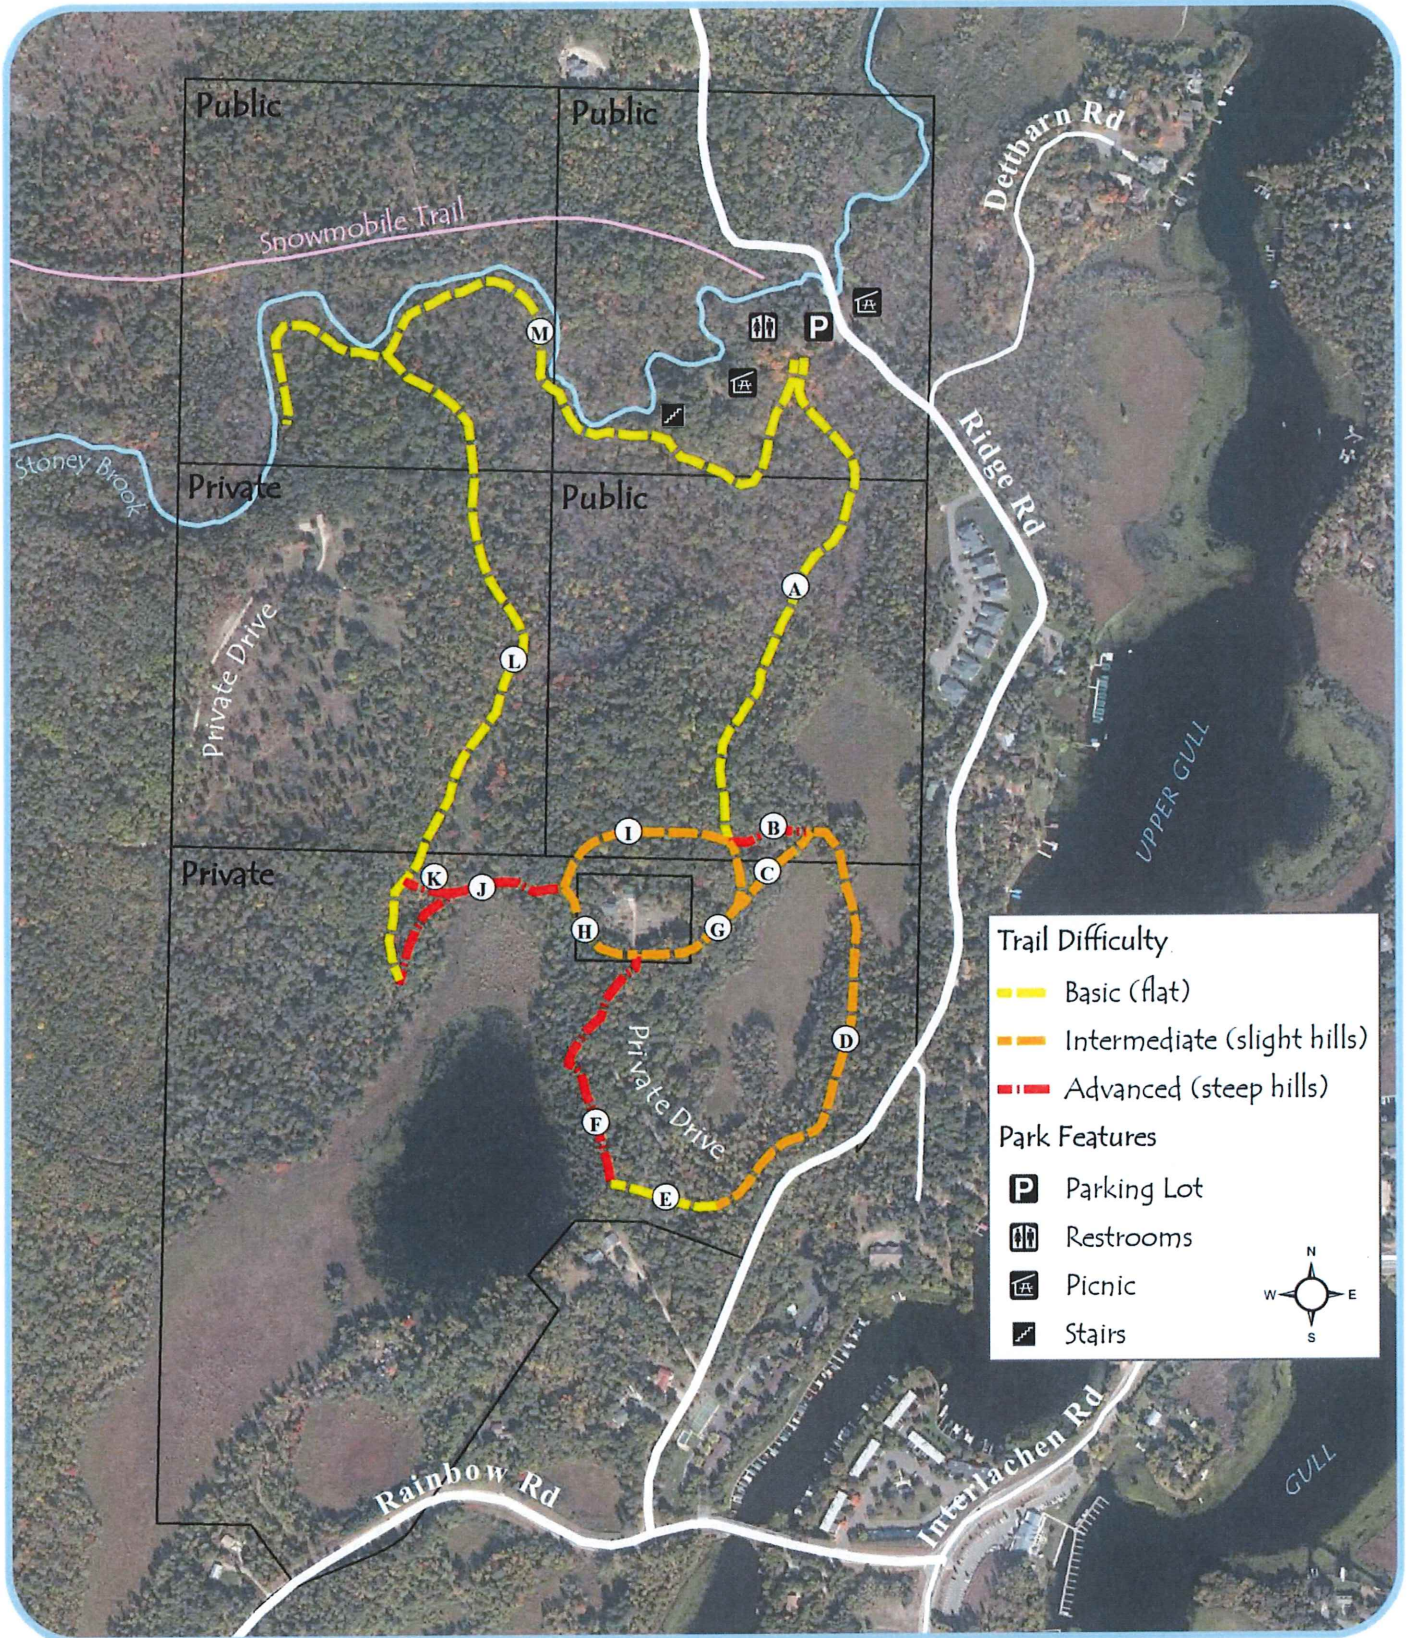

FRITZ LOVEN PARK TRAIL MAP

Park Guidelines

- Be respectful of private property
- Stay on designated trails
- Keep pets leashed
- Dispose of trash properly
- No motorized vehicles
- No camping